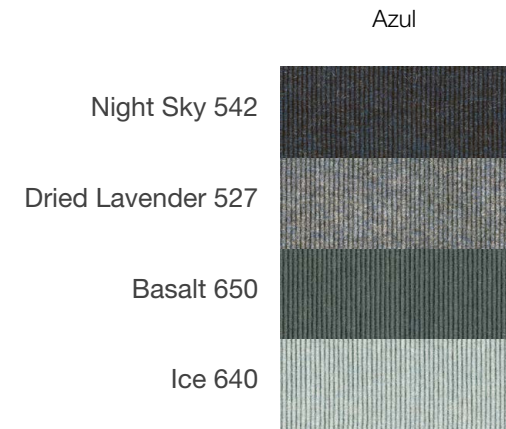

Colourway Detail

Or customise with your own colours from any of the 60 tretford colours:

www.gibbonarchitectural.com.au/tretford-custom-rugs/