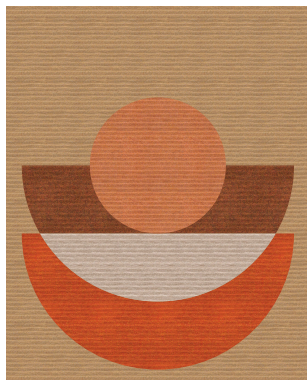

# Neri

## Colourways

Baja

Amarilla

Azul

Naranja

Verde

2500mm

2000mm