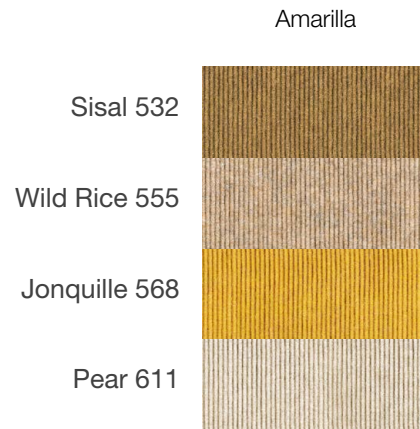

Colourway Detail

Or customise with your own colours from any of the 60 tretford colours:

www.gibbonarchitectural.com.au/tretford-custom-rugs/