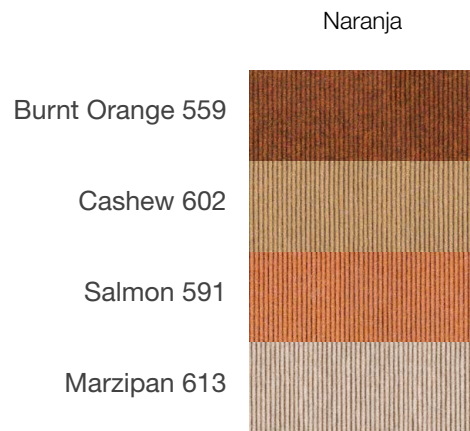

Colourway Detail

Or customise with your own colours from any of the 60 tretford colours:

www.gibbonarchitectural.com.au/tretford-custom-rugs/