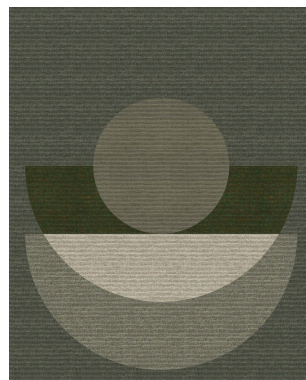

# Neri

## Colourways

Baja

Amarilla

Azul

Naranja

Verde

2500mm

2000mm