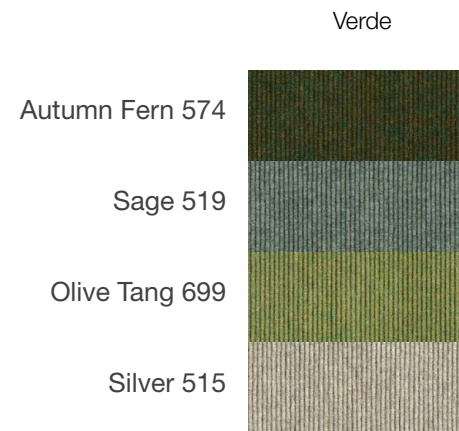

Colourway Detail

Or customise with your own colours from any of the 60 tretford colours:

www.gibbonarchitectural.com.au/tretford-custom-rugs/