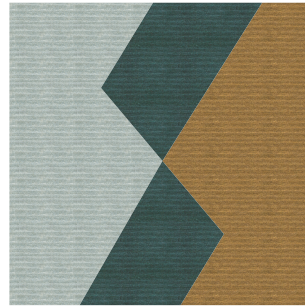

Knock

Colourways. SQUARE

1

2

3

4

5

6

2000mm

2000mm