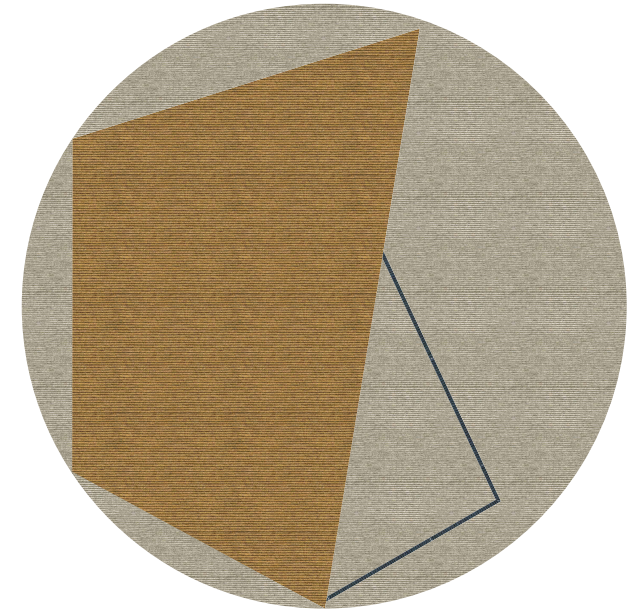

He Faced It Stupidly

Colourways. CIRCLE

1

2

3

4

5

6

2000mm

2000mm