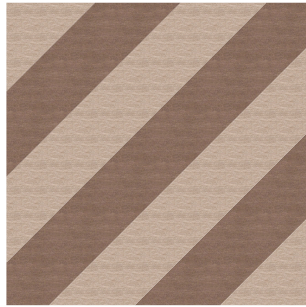

3000mm

2000mm

Block 003

Colourways. SQUARE

A

B

C

D