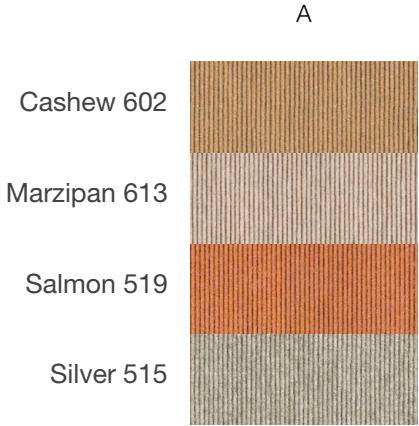

3200mm

Block 006

Block 006

Colourways. Shape: Organic 1

Block 006

Colourways. Shape: Organic 2

A

B

C

D

E

F

Block 006

Colourways. Shape: Organic 3

A

B

C

D

E

F

Colourway Detail

Or customise with your own colours from any of the 60 tretford colours:
www.gibbonarchitectural.com.au/tretford-custom-rugs/

About tretford Rugs

tretford Custom Rugs are handcrafted by Gibbon Architectural in Brisbane, Australia.

Made to order and crafted from tretford carpet,
it offers a vibrant colour palette with optimum durability.
tretford's unique construction makes it dimensionally stable,
allowing many shape options without requirement for binding.