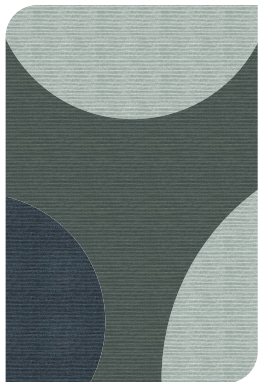

C

F

D

E

Block 002

Colourways. RECTANGLE

A

B

C

D

E

F

2000mm

3000mm

Block 002

Colourways. SQUARE