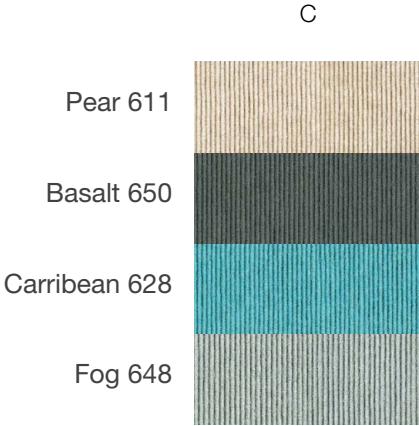

Colourways. Shape: Organic 3

A

B

C

D

E

F

2000mm

C

D

E

F

Block 006

Colourways. Shape: Organic 3

A

B

C

D

E

F

Colourway Detail

Or customise with your own colours from any of the 60 tretford colours:
www.gibbonarchitectural.com.au/tretford-custom-rugs/

About tretford Rugs

tretford Custom Rugs are handcrafted by Gibbon Architectural in Brisbane, Australia.