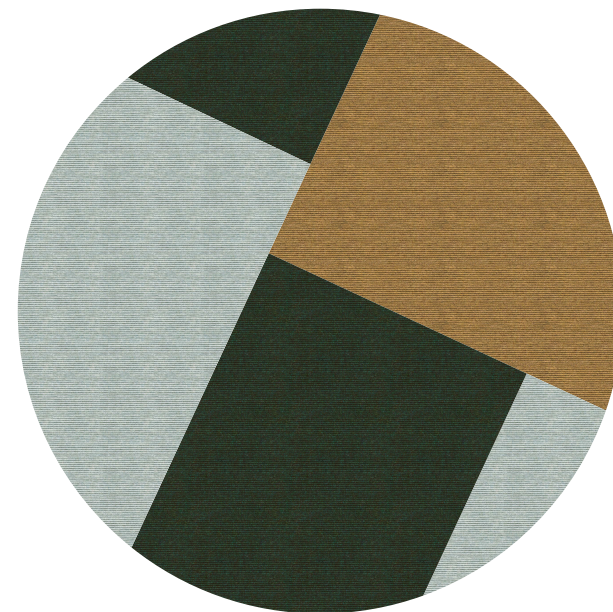

E

F

2000mm

2000mm

Block 005

Block 005

Colourways. Shape: Organic 1

Block 005