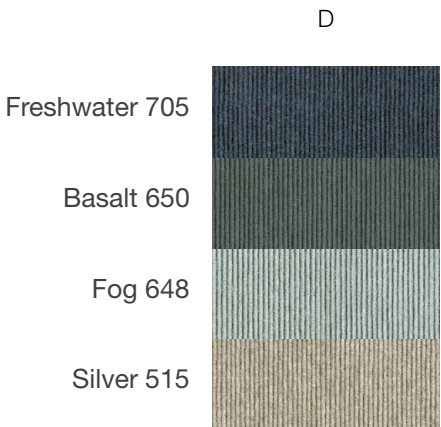

3200mm

Block 006

Block 006

Colourways. Shape: Organic 1

Block 006

Colourways. Shape: Organic 2

A

B

C

D

E

F

Block 006

Colourways. Shape: Organic 3

A

B

C

D

E

F

Colourway Detail

Or customise with your own colours from any of the 60 tretford colours:
www.gibbonarchitectural.com.au/tretford-custom-rugs/

About tretford Rugs

tretford Custom Rugs are handcrafted by Gibbon Architectural in Brisbane, Australia.

Made to order and crafted from tretford carpet,
it offers a vibrant colour palette with optimum durability.
tretford's unique construction makes it dimensionally stable,
allowing many shape options without requirement for binding.