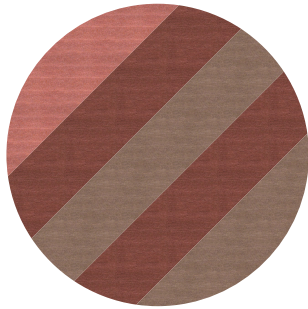

E

F

2000mm

2000mm

Block 003

Colourways. CIRCLE

A

B