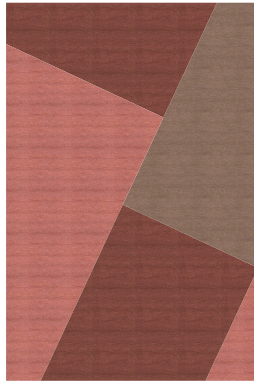

Colourways. RECTANGLE

A

B

C

D

F

3000mm

2000mm