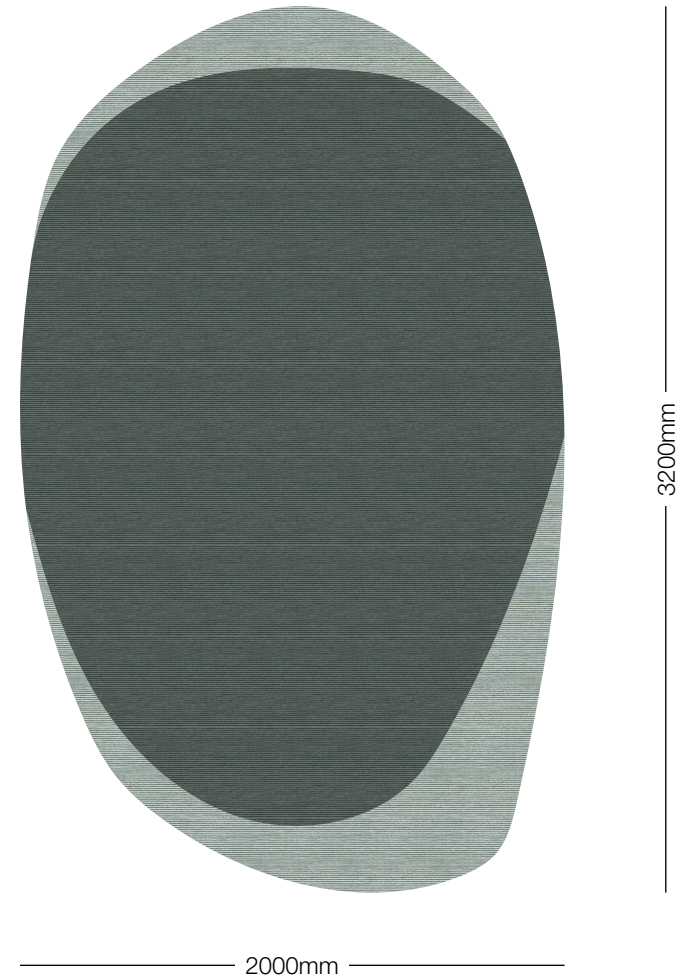

Block 006

Colourways. Shape: Organic 3

A

B

C

D

E

F