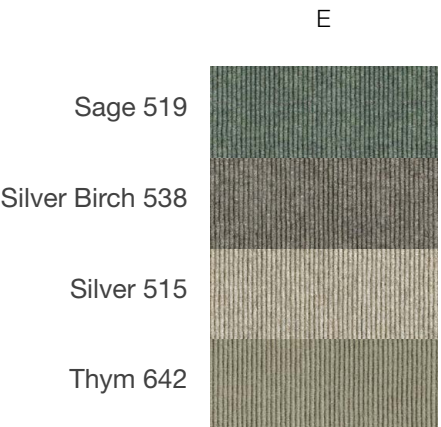

3200mm

Block 006

Block 006

Colourways. Shape: Organic 1

Block 006

Colourways. Shape: Organic 2

A

B

C

D

E

F

Block 006

Colourways. Shape: Organic 3

A

B

C

D

E

F

Colourway Detail

Or customise with your own colours from any of the 60 tretford colours:
www.gibbonarchitectural.com.au/tretford-custom-rugs/

About tretford Rugs

tretford Custom Rugs are handcrafted by Gibbon Architectural in Brisbane, Australia.

Made to order and crafted from tretford carpet,
it offers a vibrant colour palette with optimum durability.
tretford's unique construction makes it dimensionally stable,
allowing many shape options without requirement for binding.