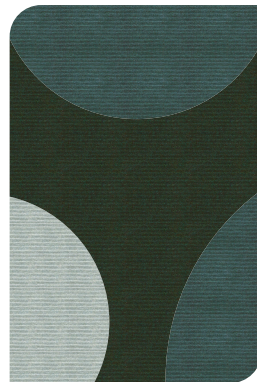

C

D

E

F

2000mm

3000mm

Block 002

Colourways. SQUARE