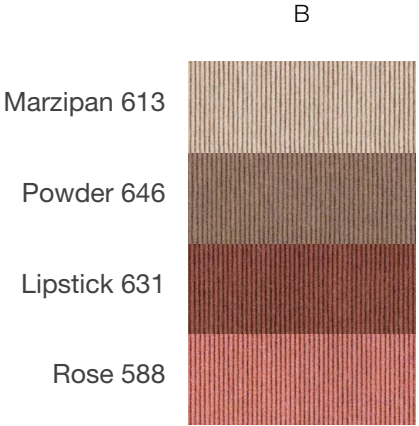

C

D

E

F

Block 006

Colourways. Shape: Organic 3

A

B

C

D

E

F

Colourway Detail

Or customise with your own colours from any of the 60 tretford colours:
www.gibbonarchitectural.com.au/tretford-custom-rugs/

About tretford Rugs

tretford Custom Rugs are handcrafted by Gibbon Architectural in Brisbane, Australia.

Made to order and crafted from tretford carpet,
it offers a vibrant colour palette with optimum durability.
tretford's unique construction makes it dimensionally stable,
allowing many shape options without requirement for binding.