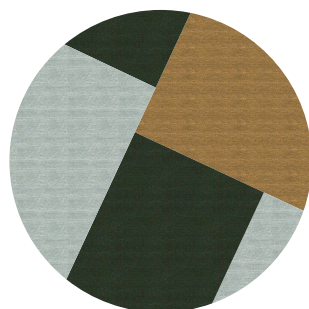

Block 004

Colourways. CIRCLE

F

2000mm

2000mm