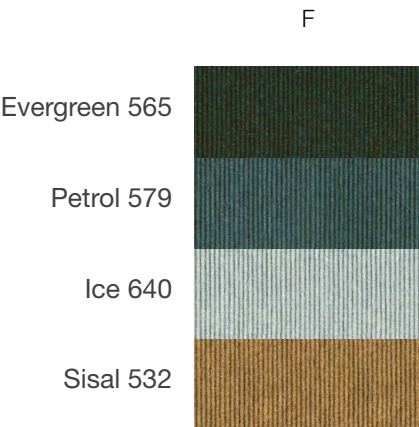

3200mm

Block 006

Block 006

Colourways. Shape: Organic 1

Block 006

Colourways. Shape: Organic 2

A

B

C

D

E

F

Block 006

Colourways. Shape: Organic 3

A

B

C

D

E

F

Colourway Detail

Or customise with your own colours from any of the 60 tretford colours:
www.gibbonarchitectural.com.au/tretford-custom-rugs/

About tretford Rugs

tretford Custom Rugs are handcrafted by Gibbon Architectural in Brisbane, Australia.

Made to order and crafted from tretford carpet,
it offers a vibrant colour palette with optimum durability.
tretford's unique construction makes it dimensionally stable,
allowing many shape options without requirement for binding.