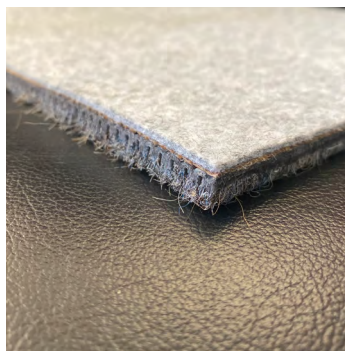

tretford Rug

Edging Options

T: 0508 238 262

<https://advanceflooring.co.nz/>

Raw Edge (Standard Finish)

No edging is required on tretford rugs due to it's unique construction and will come standard with no edging.

Speed Binding (Polyester)

Cloth binding, stitched to outer perimeter of rug. Suited to all applications.
Mandatory for public spaces or retail.

Speed Binding (Twill)

Cloth binding, stitched to outer perimeter of rug. Suited to all applications.
Limited colour options.

Overlocking

Stitched yarn to outer perimeter of rug.
Suited for Residential or low foot traffic.

Flat Strapping

Cloth adhered to underside & outer perimeter of rug - visible on sides only.