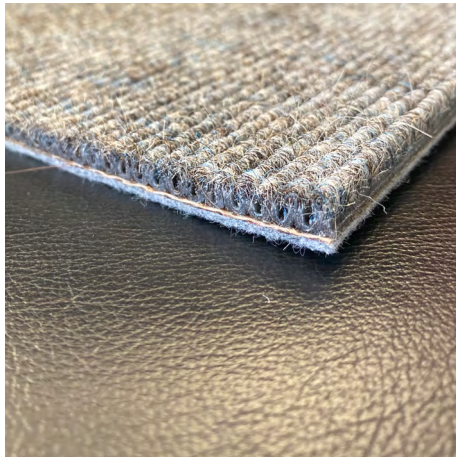

tretford Rug

Edging Options

T: 0508 238 262

<https://advanceflooring.co.nz/>

Raw Edge (Standard Finish)

No edging is required on tretford rugs due to it's unique construction and will come standard with no edging.

Speed Binding (Polyester)

Cloth binding, stitched to outer perimeter of rug. Suited to all applications.
Mandatory for public spaces or retail.

Speed Binding (Twill)

Cloth binding, stitched to outer perimeter of rug. Suited to all applications.
Limited colour options.

Overlocking

Stitched yarn to outer perimeter of rug.
Suited for Residential or low foot traffic.

Flat Strapping

Cloth adhered to underside & outer perimeter of rug - visible on sides only.