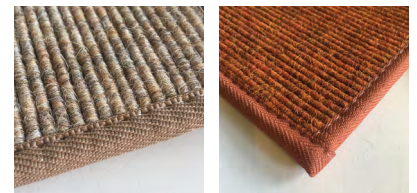

tretford Rug

Edging Options

T: 0508 238 262

<https://advanceflooring.co.nz/>

Raw Edge (Standard Finish)

No edging is required on tretford rugs due to it's unique construction and will come standard with no edging.

Speed Binding (Polyester)

Cloth binding, stitched to outer perimeter of rug. Suited to all applications.
Mandatory for public spaces or retail.

Speed Binding (Twill)

Cloth binding, stitched to outer perimeter of rug. Suited to all applications.
Limited colour options.

Overlocking

Stitched yarn to outer perimeter of rug.
Suited for Residential or low foot traffic.

Flat Strapping

Cloth adhered to underside & outer perimeter of rug - visible on sides only.