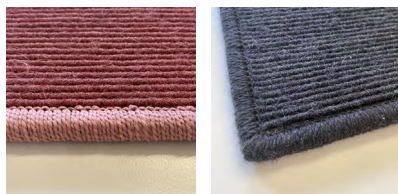

tretford Rug

Edging Options

T: 0508 238 262

<https://advanceflooring.co.nz/>

Raw Edge (Standard Finish)

No edging is required on tretford rugs due to it's unique construction and will come standard with no edging.

Speed Binding (Polyester)

Cloth binding, stitched to outer perimeter of rug. Suited to all applications.
Mandatory for public spaces or retail.

Speed Binding (Twill)

Cloth binding, stitched to outer perimeter of rug. Suited to all applications.
Limited colour options.

Overlocking

Stitched yarn to outer perimeter of rug.
Suited for Residential or low foot traffic.

Flat Strapping

Cloth adhered to underside & outer perimeter of rug - visible on sides only.