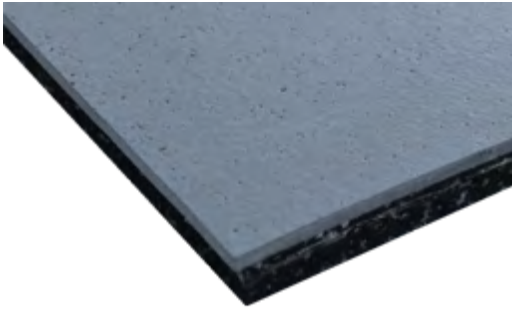

Neoflex™ Duo Tile

NEOFLEX
FITNESS FLOORING

REPHOUSE

Bespoke by design.

Neoflex™ Duo-Tiles are dual-durometer rubber tiles, 1m x 1m in size and 10 mm thick. Available in 27 x exciting colors, Neoflex™ Duo Tiles are a terrific surface choice for cardio areas, freestyle areas and Crossfit/Queenax/TRX activities.

The product finish is dense, smooth and has an “orange-peel” like finish for good grip and excellent durability. Logos, agility and functional zone markings can be in-laid in to the surface for maximum effectiveness and usability.

WWW.REPHOUSE.COM

Specifications.

Property	Standard	Result
Thickness		10 mm
Dimensions		1000 mm x 1000 mm
Weight		10.0 kgs
Hardness	ISO 7619-1:2010	62.1 ^º Shore A
Determination of Flexibility & Deflection	ISO 24344:2012	No cracking in either direction
Enhanced Slip Resistance	EN 13845:2005 Annex C	Moderate
Dynamic Coefficient of Friction	EN 13893:2022	0.7
Light Fastness	ISO 105-B02:2013	7-8 grade
Residual Indentation	ISO 24343-1:2002	0.18 mm
Dimensional Stability	ISO 239999:2012	0.5%
Flammability	EN 13501-1	Efl (Optional Cfl-s1)
Installation		Double sided tape or full bond

All in one, easily installed format.

Neoflex™ Duo Tiles are supplied in 1m x 1m tiles, that are easy to install.

without graphics

with graphics

Standard Colors.

801 HD

802 HD

803 HD