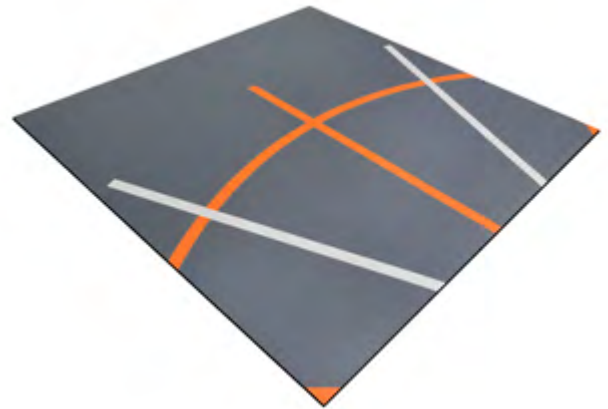

Neoflex™ Duo Tile

NEOFLEX
FITNESS FLOORING

REPHOUSE

Bespoke by design.

Neoflex™ Duo-Tiles are dual-durometer rubber tiles, 1m x 1m in size and 10 mm thick. Available in 27 x exciting colors, Neoflex™ Duo Tiles are a terrific surface choice for cardio areas, freestyle areas and Crossfit/Queenax/TRX activities.

The product finish is dense, smooth and has an “orange-peel” like finish for good grip and excellent durability. Logos, agility and functional zone markings can be in-laid in to the surface for maximum effectiveness and usability.

All in one, easily installed format.

Neoflex™ Duo Tiles are supplied in 1m x 1m tiles, that are easy to install.

without graphics

with graphics

Standard Colors.

801 HD

802 HD

803 HD