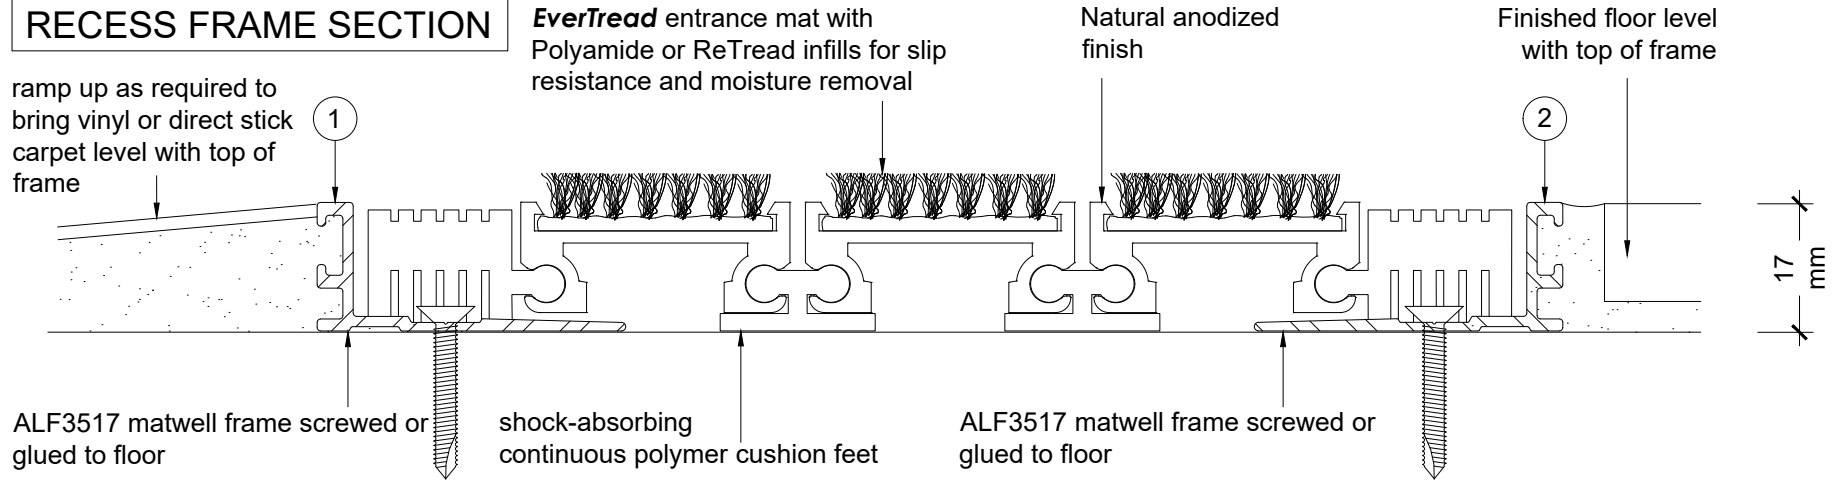

RECESS FRAME SECTION

ramp up as required to bring vinyl or direct stick carpet level with top of frame

RECESS RAMP AND FRAME SECTION

ALR4517 aluminium ramping screwed to floor

Specification:

Entrance matting shall be Advance EverTread with Polyamide or ReTread infills.

Colour to be _____ Code _____

Install into proprietary matwell frame as per detail No _____ above.

Installation must be on a smooth level base to ensure optimum mat life and performance