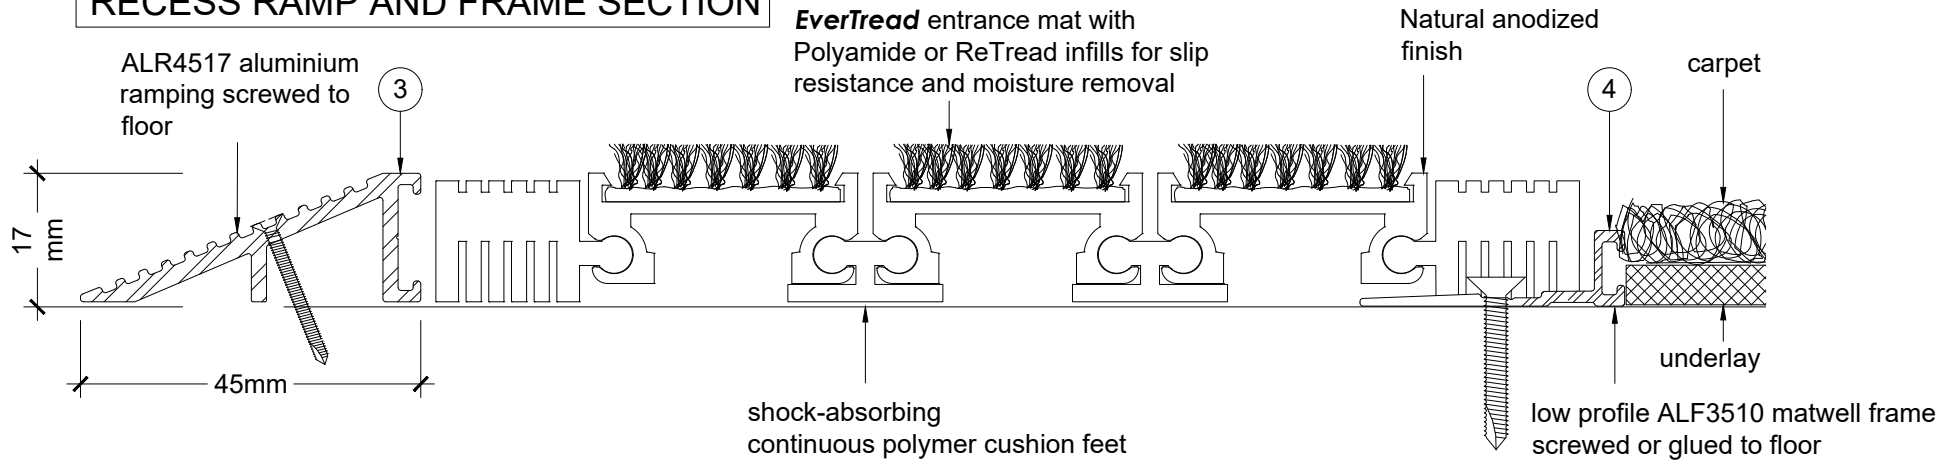

RECESS FRAME SECTION

ramp up as required to bring vinyl or direct stick carpet level with top of frame

RECESS RAMP AND FRAME SECTION

ALR4517 aluminium ramping screwed to floor

Specification:

Entrance matting shall be Advance EverTread with Polyamide or ReTread infills.

Colour to be _____ Code _____

Install into proprietary matwell frame as per detail No _____ above.

Installation must be on a smooth level base to ensure optimum mat life and performance