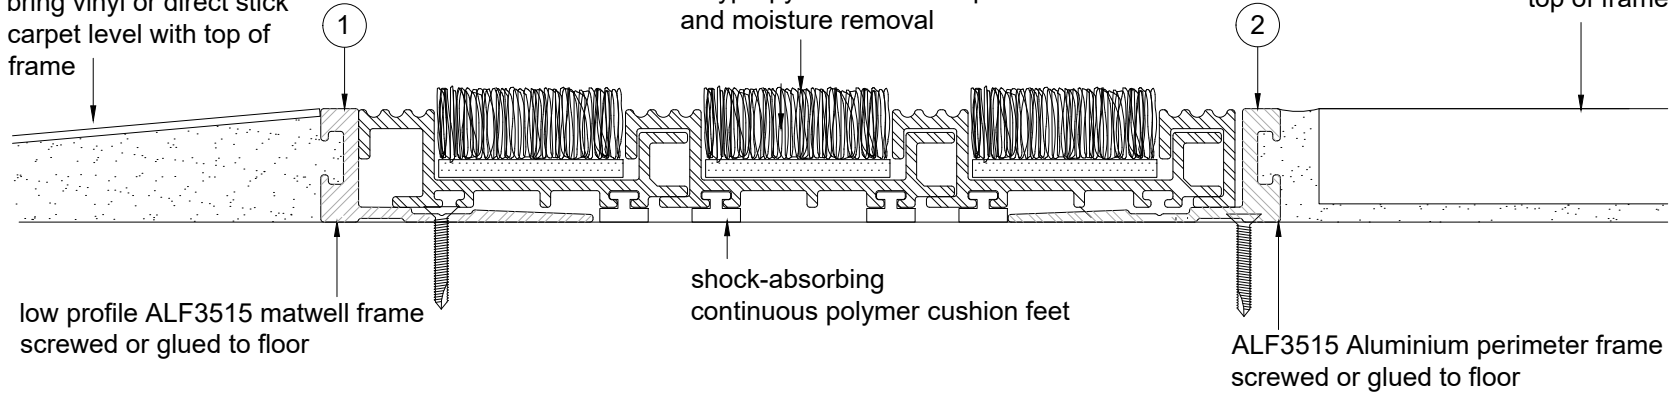

RECESS FRAME SECTION

ramp up as required to bring vinyl or direct stick carpet level with top of frame

RECESS RAMP AND FRAME SECTION

ALR4513 aluminium ramping screwed to floor

Specification:

Entrance matting shall be Advance StarTread with Polypropylene inserts.

Colour to be _____ Code _____.

Install into proprietary matwell frame as per detail No _____ above.

Installation must be on a smooth level base to ensure optimum mat life and performance