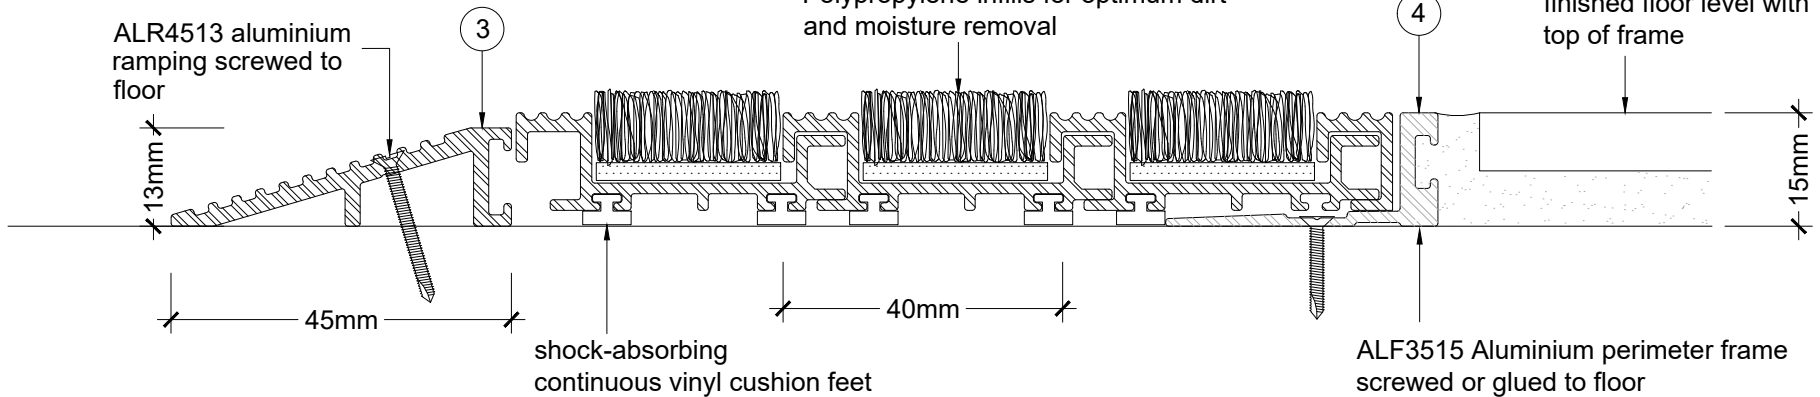

RECESS FRAME SECTION

ramp up as required to bring vinyl or direct stick carpet level with top of frame

RECESS RAMP AND FRAME SECTION

ALR4513 aluminium ramping screwed to floor

Specification:

Entrance matting shall be Advance StarTread with Polypropylene inserts.

Colour to be _____ Code _____.

Install into proprietary matwell frame as per detail No _____ above.

Installation must be on a smooth level base to ensure optimum mat life and performance